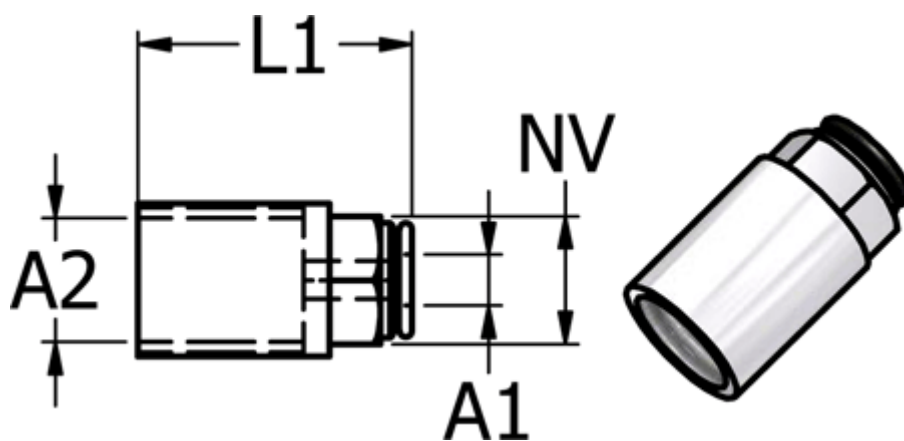

# Data Sheet

Article number: 5867460148

Description: Metal fitting 746.014-8, Ø8 - G 1/4"  
Push-in straight connector

## Measures

Ext. hose diameter =	8
L1	= 30
NV	= 14
Thread A2	= G 1/4"